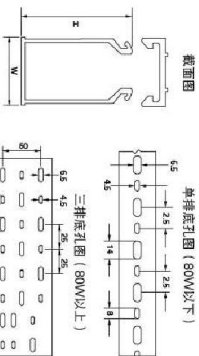

SWD 国标环保阻燃配线槽 (开口细齿型)

Wiring Duct

产品说明/Description

- 材质 Material**
采用环保硬质PVC, 通过ROHS认证, 不含铅等有害物质, 低烟, 环保。
Manufactured with high quality rigid PVC, ROHS compliant, low smoke.
- 防火等级 Flammability rating**
UL94 V-0阻燃等级, 良好自熄性, 绝缘特性佳。
UL94 Flammability Rating of V-0, inflaming retarding material with good self extinguishing ability.
- 产品结构 Construction**
1. 槽体与槽盖配合而成, 组合容易, 不脱落, 接合面平滑不伤手。
Consist of base and cover. Easy and firm snap-on assembly, smooth joining for a better finish.
2. 槽身两侧出线孔对称, 可确保截面光洁、整齐, 不磨损电线。
With aligned slots, Smooth corners and edges will not damage or disfigure wires.
3. 齐全的尺寸及多样化的侧孔、安装孔设计, 方便选型, 易于配线。
All sizes and versatile mounting holes, easy to install and disassembly.
4. 槽盖上独特的标识线设计, 可使配线标识明确, 快捷美观。
Special mark line design on the cover can allow a quick tag of relevant components.
5. 线槽底部防刮的专利设计, 使接线时的对接口能平整布线, 剪切便捷美观。
The line design on the bottom edge of the trunking Easy operating, keep the wiring nice and tidy.